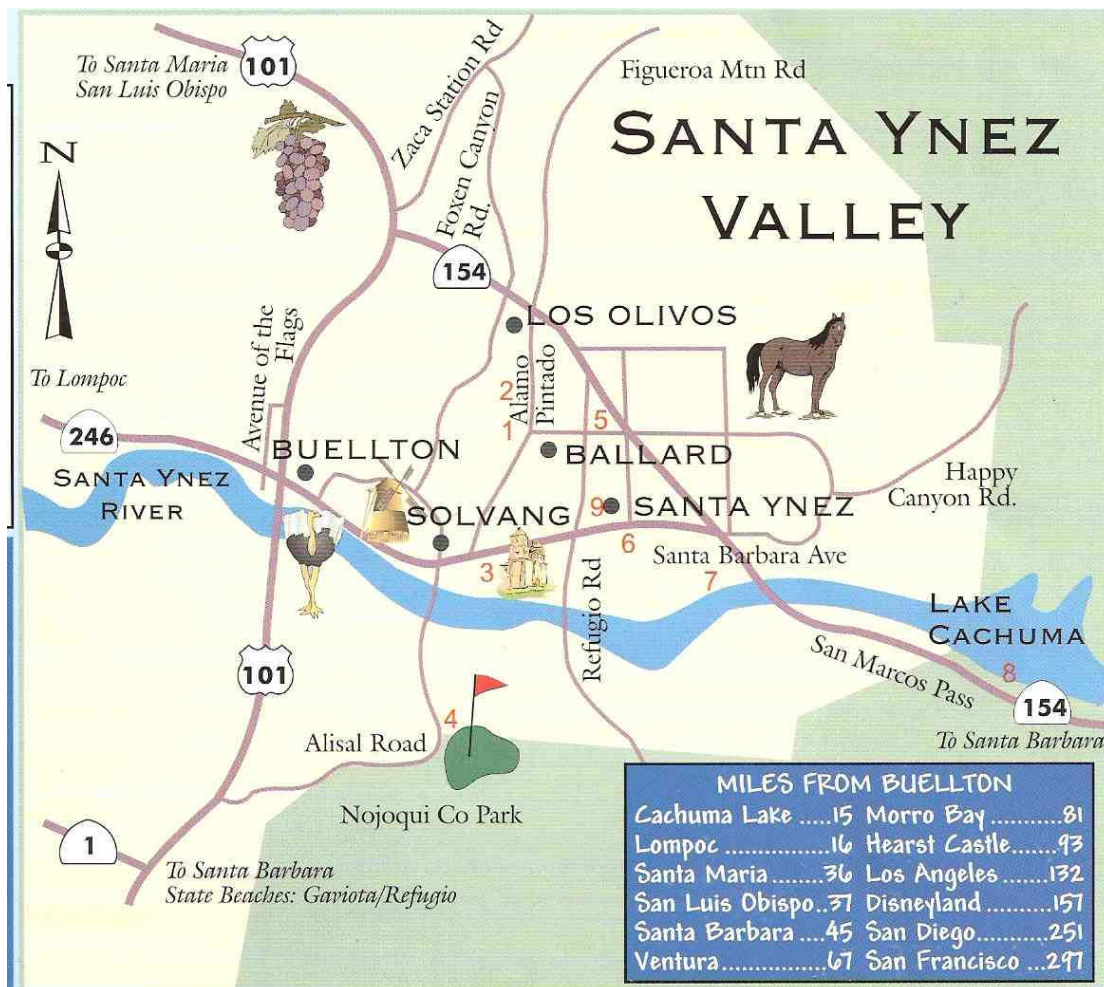

DIRECTIONS TO FLYING FLAGS, BUELLTON

- From Hwy 101 take exit Avenue of the Flags.
(This is the exit to Solvang en Lompoc).
- Follow direction Lompoc..
- Turn left at the traffic light.
- The campground is on your left.

(This map can be downloaded from our website)