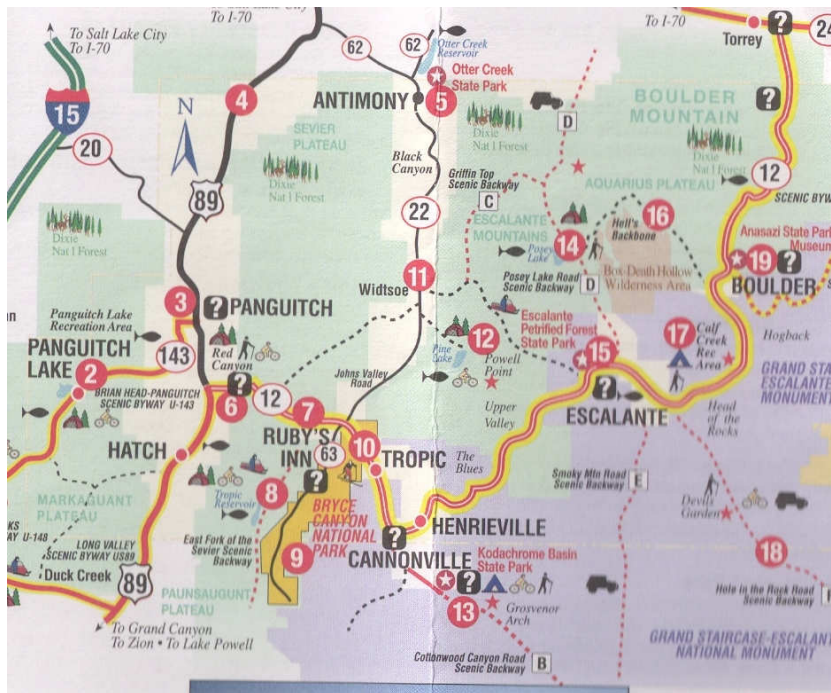

DIRECTIONS CANNONVILLE KOA

- From Hwy 89 take Hwy 12 east towards Bryce Canyon.
- Don't take the exit to Bryce Canyon, but keep going east.
- 12 miles passed the exit to Bryce Canyon lies the village of Cannonville.
- Upon entering the village the campground is at your right.

(This map can be downloaded from our website)