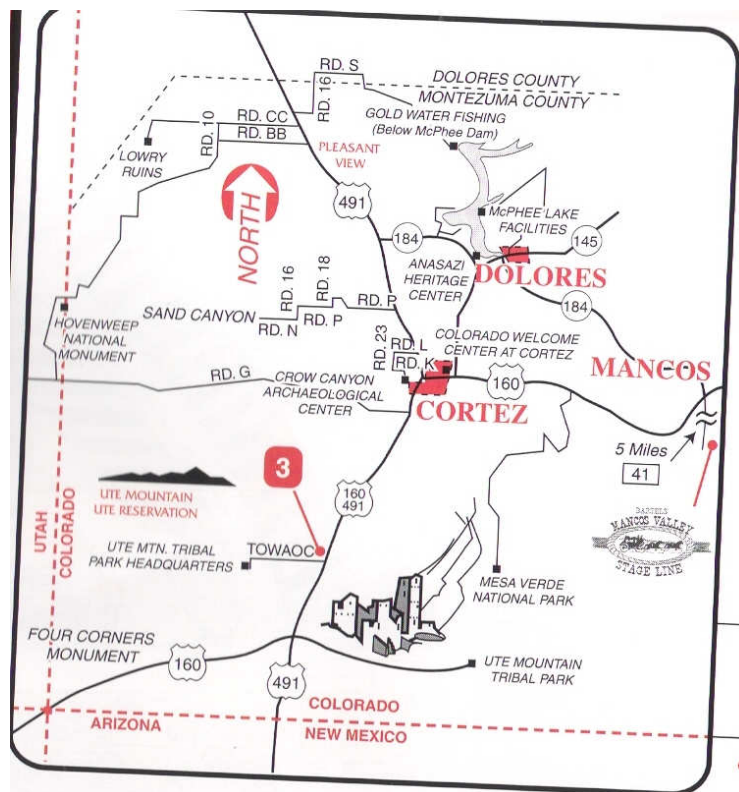

## DIRECTIONS MESA VERDE / CORTEZ KOA

From the north (Moab, UT):

- In Monticello take 160 east.
- In Cortez follow the 160 east. The road is called Mainstreet.
- Just out of town the KOA sign is on your right.

From the south (Arizona):

route 1:

- In Flagstaff take Hwy 89 north.
- Take exit Hwy 160 to Cortez and follow in easterly direction (Mainstreet).
- Just out of town the KOA sign is on your right.

route 2:

- In Flagstaff take Hwy 89 north and then Hwy 160 north.
- In Kayenta take Hwy 163 north to Bluff. This road leads through Monument Valley.
- In Bluff take Hwy 163 east, back to Hwy 160.
- Follow Hwy 160 north till Cortez.
- In Cortez follow the 160 east. The road is called Mainstreet.
- Just out of town the KOA sign is on your right.

(This map can be downloaded from our website)