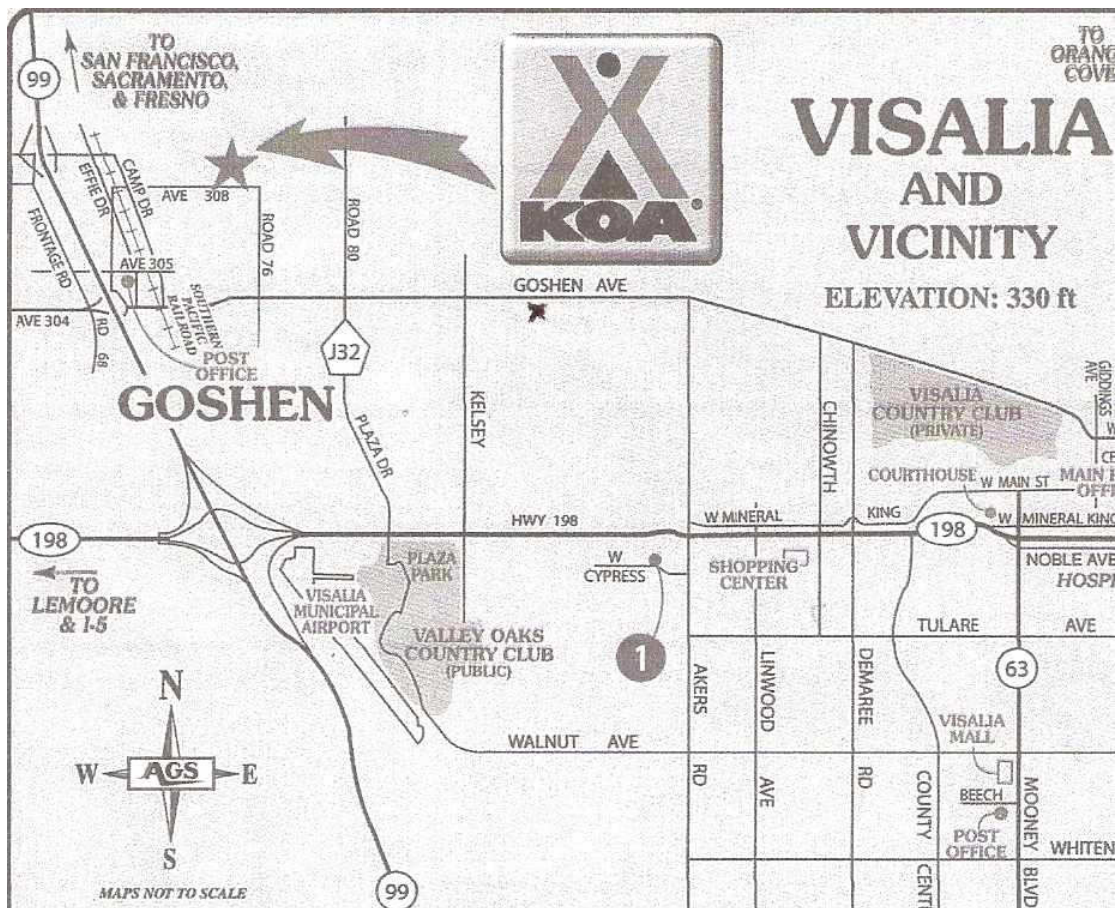

DIRECTIONS VISALIA KOA

- On Hwy 99 take exit Hwy 198 east.
- Follow Hwy 198 east till you reach Plaza Drive (J32).
- Go north on Plaza Drive till Goshen Ave (traffic light).
- Make a left on Goshen Ave and go 0.5 mile.
- Make a right on Rd 76.
- Rd 76 will turn into Ave 308.
- The campground is at the right hand side.

(This map can be downloaded from our website)