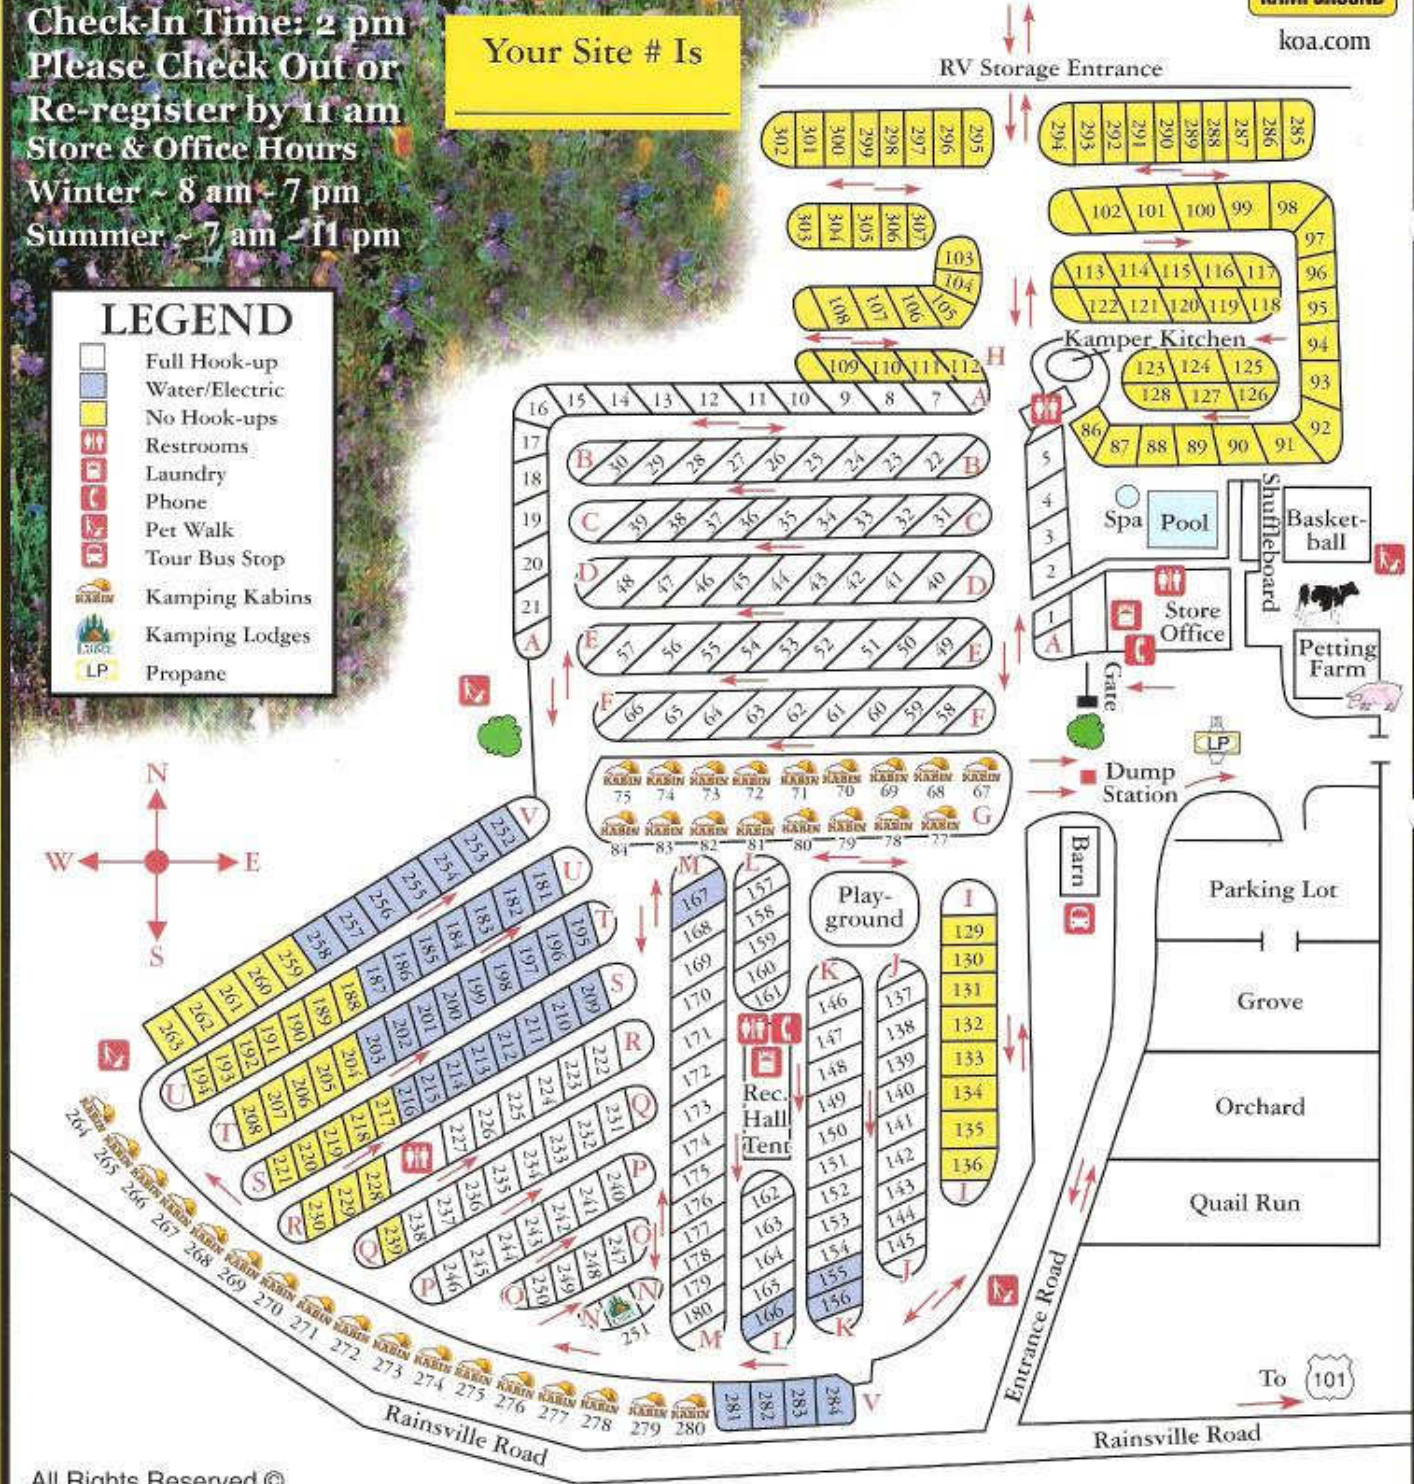

We are glad you are here!

Your Hosts,
The Wood Family

San Francisco North/Petaluma KOA

20 Rainsville Road ~ Petaluma, CA ~ (800) 992-CAMP
 www.petalumakoa.com ~ www.sanfranciscokoa.com

koa.com

Thank You for Staying with Us!

Check-In Time: 2 pm
 Please Check Out or Re-register by 11 am
 Store & Office Hours
 Winter ~ 8 am - 7 pm
 Summer ~ 7 am - 11 pm

Your Site # Is

LEGEND

- Full Hook-up
- Water/Electric
- No Hook-ups
- Restrooms
- Laundry
- Phone
- Pet Walk
- Tour Bus Stop
- Kamping Kabins
- Kamping Lodges
- Propane